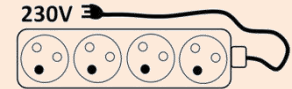

2x12" / 50W  
guitar cab

Vocal mic 3

4x10" / 700W  
bass cab

# STAGE PLAN 2022

Vocal mic 1

Guitar amp (50W) - mic  
Bass amp (700W) - LINE OUT

Kontakty:

Jan Stehlík +420 776 791 581  
stjohnnyblues@centrum.cz  
www.stjohnny.cz

Vocal mic 2