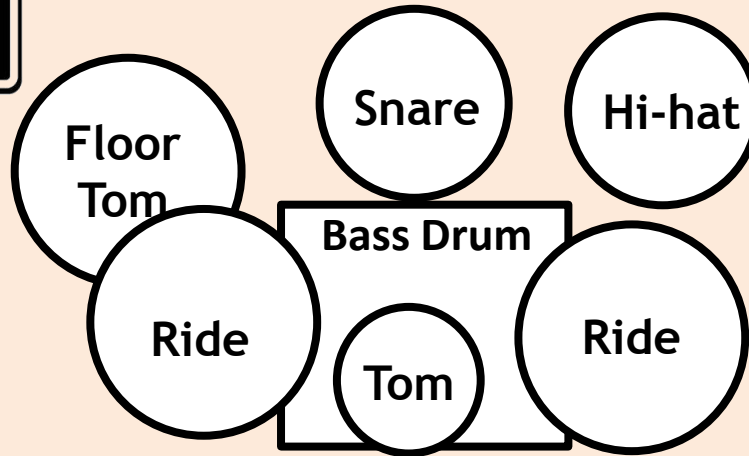

2x12" / 50W  
guitar cab

Vocal mic 3

4x10" / 700W  
bass cab