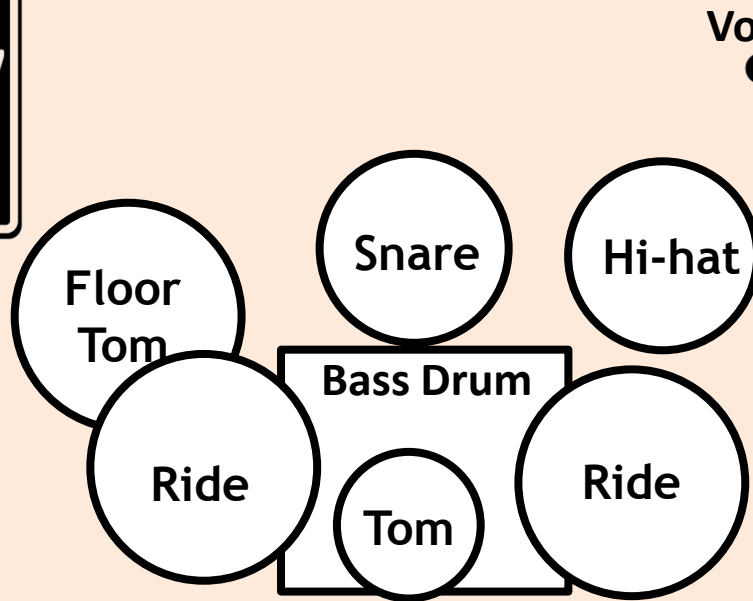

2x12" / 50W
guitar cab

Vocal mic 3

4x10" / 700W
bass cab

STAGE PLAN

Vocal mic 1

Guitar amp (50W) - mic
Bass amp (700W) - LINE OUT

www.stjohnny.cz

Vocal mic 2